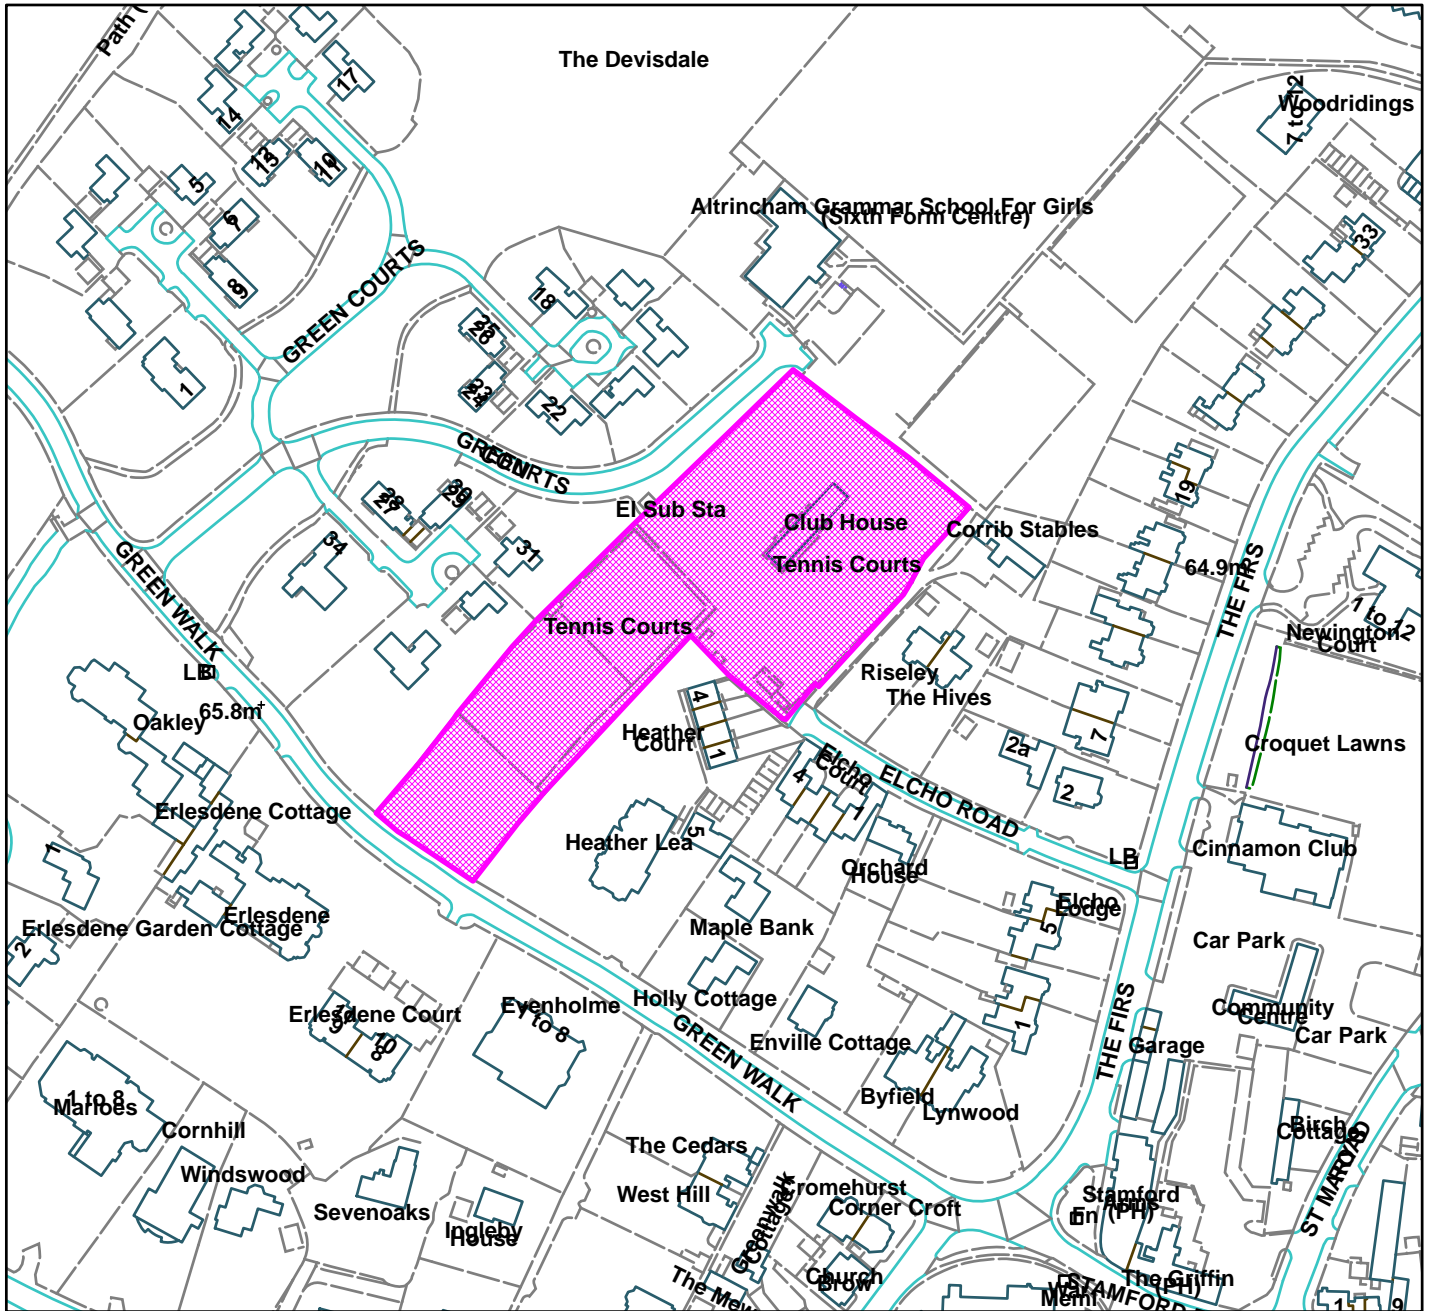

Bowdon Lawn Tennis Club, Elcho Road, Bowdon (site hatched on plan)

Scale: 1:2,500

Reproduced from the Ordnance Survey map with permission of the Controller of Her Majesty's Stationery Office © Crown Copyright 2012.

Unauthorised reproduction infringes Crown Copyright and may lead to prosecution or civil proceedings.

Organisation	Trafford Council
Department	Planning Service
Comments	Committee date - 09/11/17
Date	09/11/2017
MSA Number	100023172 (2012)